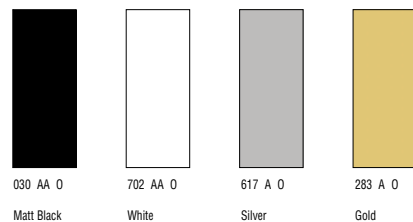

WINSOR & NEWTON

DRAWING INKS

For use with Dip Pen & Brush only

CALLIGRAPHY INKS

For use with Dip & Fountain Pens

For use with Dip Pen & Brush only

Key to Coding

AA	Extremely Permanent
A	Permanent
B	Moderately Durable
C	Fugitive
T	Transparent/Semi-Transparent
O	Opaque/Semi-Opaque