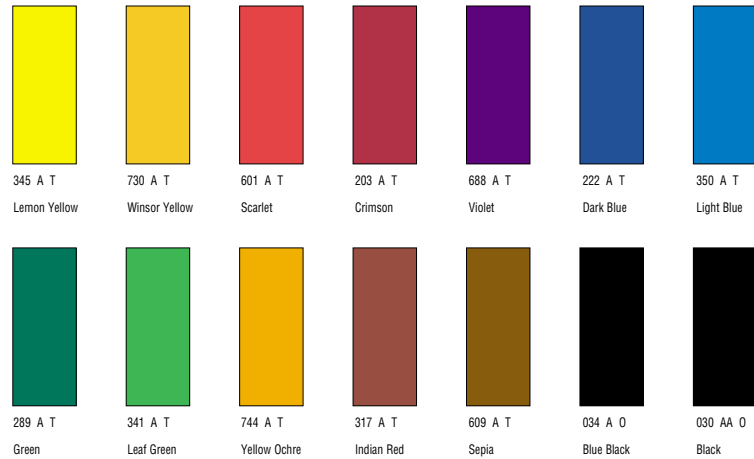

WINSOR & NEWTON

DRAWING INKS

For use with Dip Pen & Brush only

CALLIGRAPHY INKS

For use with Dip & Fountain Pens

For use with Dip Pen & Brush only

Key to Coding

AA	Extremely Permanent
A	Permanent
B	Moderately Durable
C	Fugitive
T	Transparent/Semi-Transparent
O	Opaque/Semi-Opaque