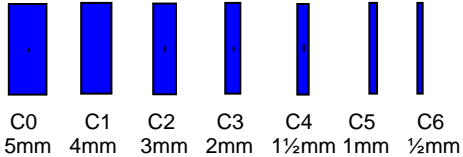

## Style 'C' Flat

- Speedball Style 'C' Pens (6T20+size) . . . . .£1.48 each  
**Left hand** Style 'C' Pens C0-C4 (6T50+size). . . . .£1.69 each  
 Style 'C' Set C0-C5 pens & holder (6TC) . . . . . £10.20  
 Style 'C' Set **Left** C0-C4 pens & holder (6TLC) . . . . . £9.99  
*Style 'C' pens all come complete with fixed reservoir*  
 Speedball Penholder (6T51) . . . . . £1.25 each  
**Oblique Pen holder** (6T55) . . . . . £2.00  
 104 Hunt Drawing penholder (6T04) . . . . . £1.10  
 Crow Quill penholder (6TCQ) . . . . . £1.10

## Speedball Brush Pens

As easy to use as a conventional brush and as interchangeable as a pen.

Available in four sizes and fit any standard penholder.

- 6mm (1/4") (6T14)  
 9mm (3/8") (6T38)  
 12.5mm (1/2") (6T12)  
 19mm (3/4") (6T34) . . . . . £12.95 each  
 6TObl Oblique Pen Set . . . . . £13.99